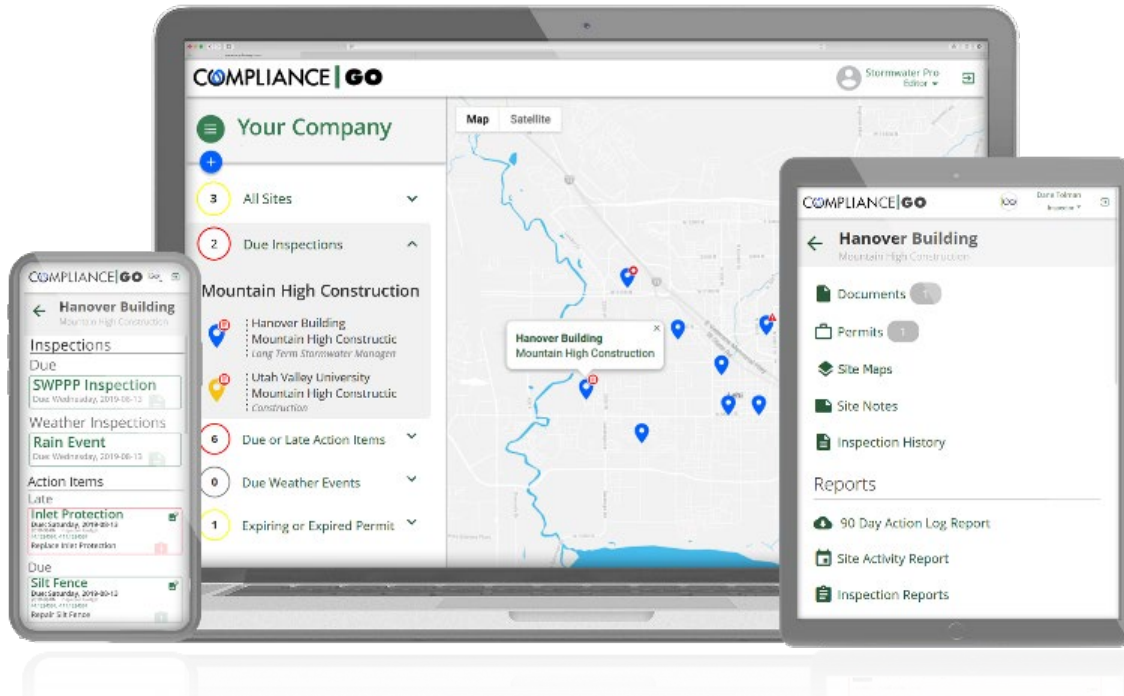

COMPLIANCE|GO

Stormwater Inspections Management

Summary of Software Services

Reduce Inspection Time by 50%

- Mobile inspection interface and flow
- Game changing corrective action signoff from email – no logins required

Increase Productivity

- Real time compliance dashboard
- Permit Tracking and Management

Increase Compliance

- Automated precipitation notifications – never miss rain events again

Saves Everyone Time

- Automatic past due notification reminders for Increased compliance
- Centralize SWPPP documents to one location

Consistent Process

- Customized, professional forms
- Control over your forms and process
- Enhance existing operational methods
- Finally manage your subcontractors

To see more, view our quick demo videos [here](#).