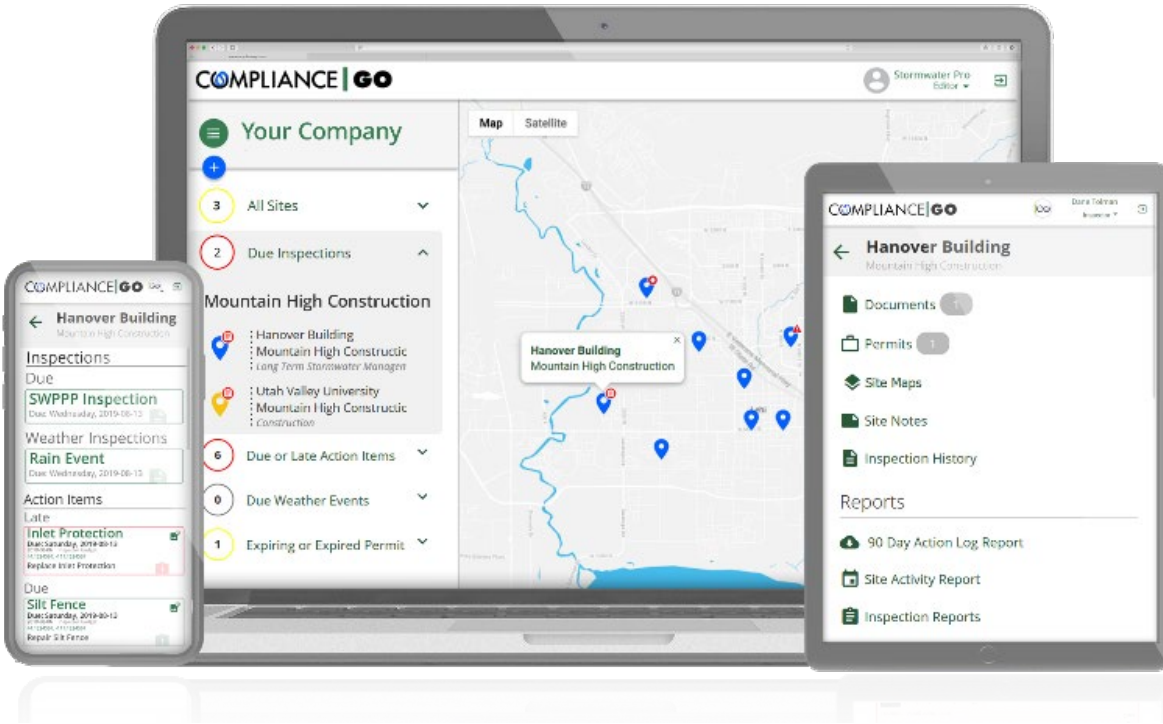

COMPLIANCE|GO

Stormwater Inspections Management

Summary of Software Services

Reduce Inspection Time by 50%

- Mobile inspection interface and flow
- Game changing corrective action signoff from email – no logins required

Increase Productivity

- Real time compliance dashboard
- Permit Tracking and Management

Increase Compliance

- Automated precipitation notifications

Saves Everyone Time

- Automatic past due reminders for inspections, sampling, etc.
- Centralize documents to one location
- Drastically reduce travel needs