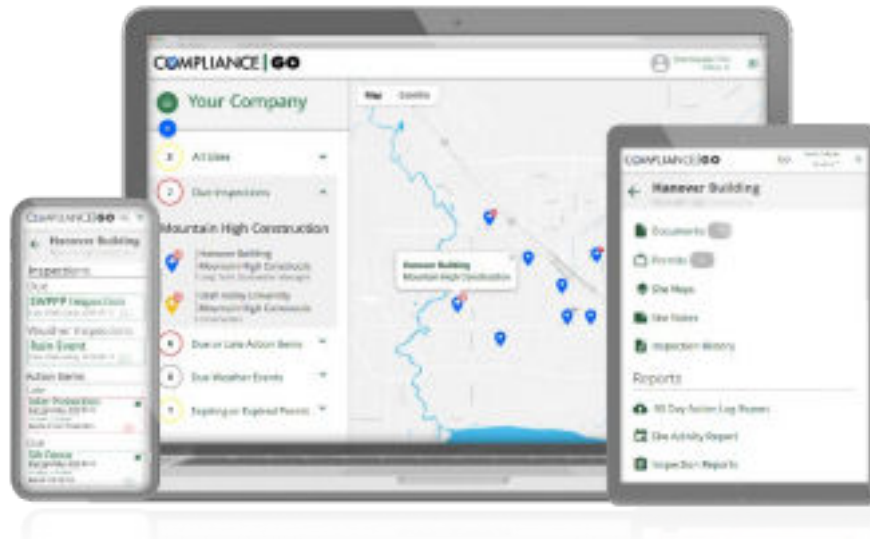

COMPLIANCE|GO

Stormwater Inspections Management

Summary of Software Services

Reduce Inspection Time by 50%

- Mobile inspection interface and workflow
- Customizable, professional forms • Update maps in the field on the cloud

Increase Productivity

- Real time at a glance compliance dashboard
- Access, store and manage all documents

Bind Existing Clients to You

- Site and company compliance reporting • Improve client response with email corrective action sign off-no login

Expand your Consulting Reach

- Automatic past due notification reminders for increased compliance • Automatic rain event notifications and rain tracking/reporting
- Eliminate bulky hard copies with sharable view-only access

Grow your Business

- Applicable to industrial, construction, post construction, and municipal sectors • Branded to increase your visibility • Manage your clients with the best software available

To see more, view our quick demo videos [here](#).