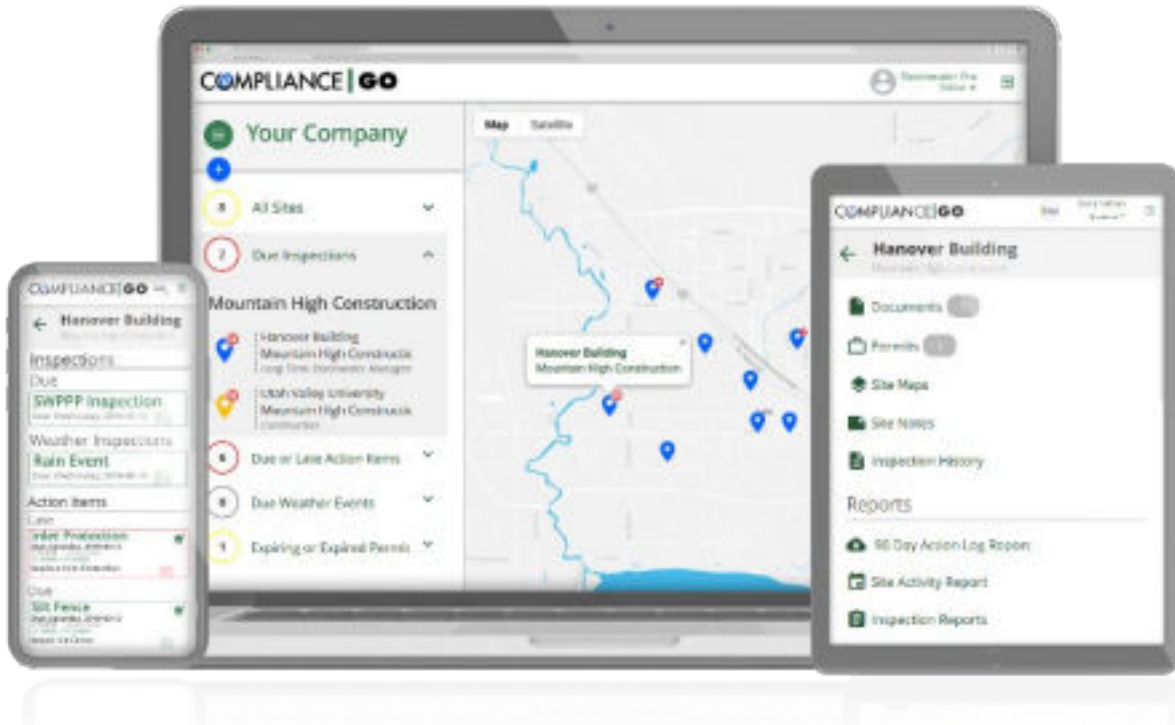

COMPLIANCEGO

MSGP Inspection Software

Summary of Software Services

Reduce Inspection Time by 50%

- Mobile inspection interface and flow •
- Game changing corrective action signoff from email – no logins required

Increase Productivity

- Real time compliance dashboard •
- Permit Tracking and Management

Increase Compliance

- Automated precipitation notifications

Saves Everyone Time

- Automatic past due reminders for inspections, sampling, etc.
- Centralize documents to one location •
- Drastically reduce travel needs