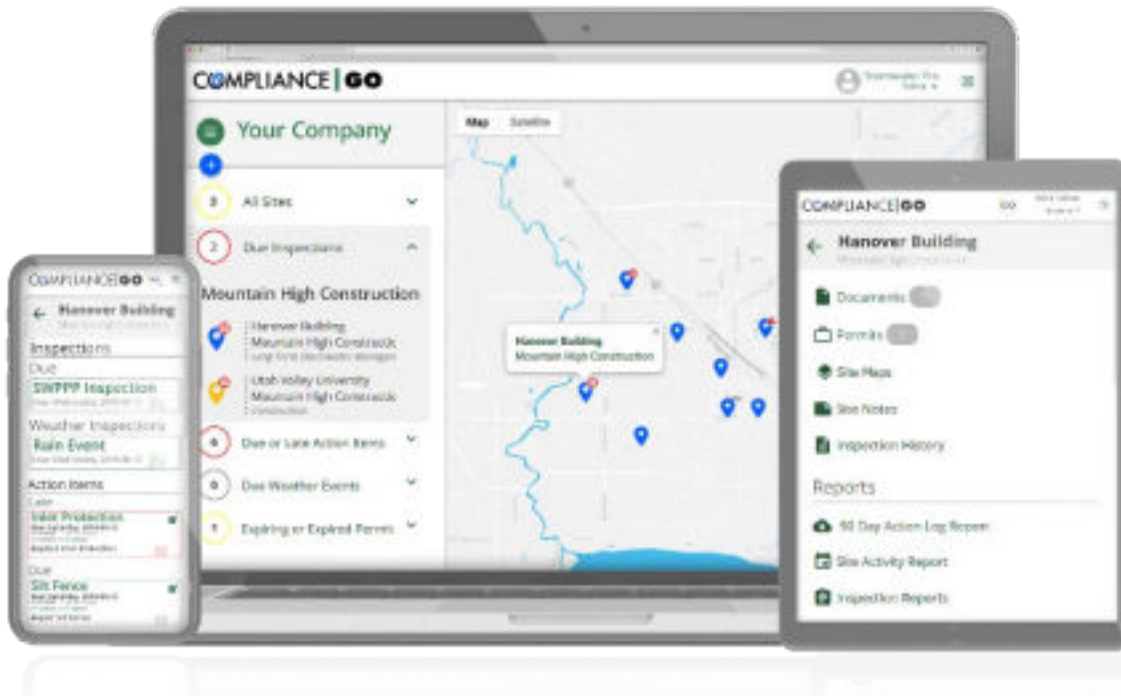

COMPLIANCEGO

NPDES Inspection Software

Summary of Software Services

Reduce Inspection Time by 50%

- Mobile inspection interface and flow •
- Game changing corrective action signoff from email – no logins required

Increase Productivity

- Real time compliance dashboard •
- Permit Tracking and Management

Increase Compliance

- Automated precipitation notifications – never miss rain events again

Saves Everyone Time

- Automatic past due notification reminders for Increased compliance •
- Centralize SWPPP documents to one location

Consistent Process

- Customized, professional forms •
- Control over your forms and process •
- Enhance existing operational methods •
- Finally manage your subcontractors

To see more, view our quick demo videos [here](#).